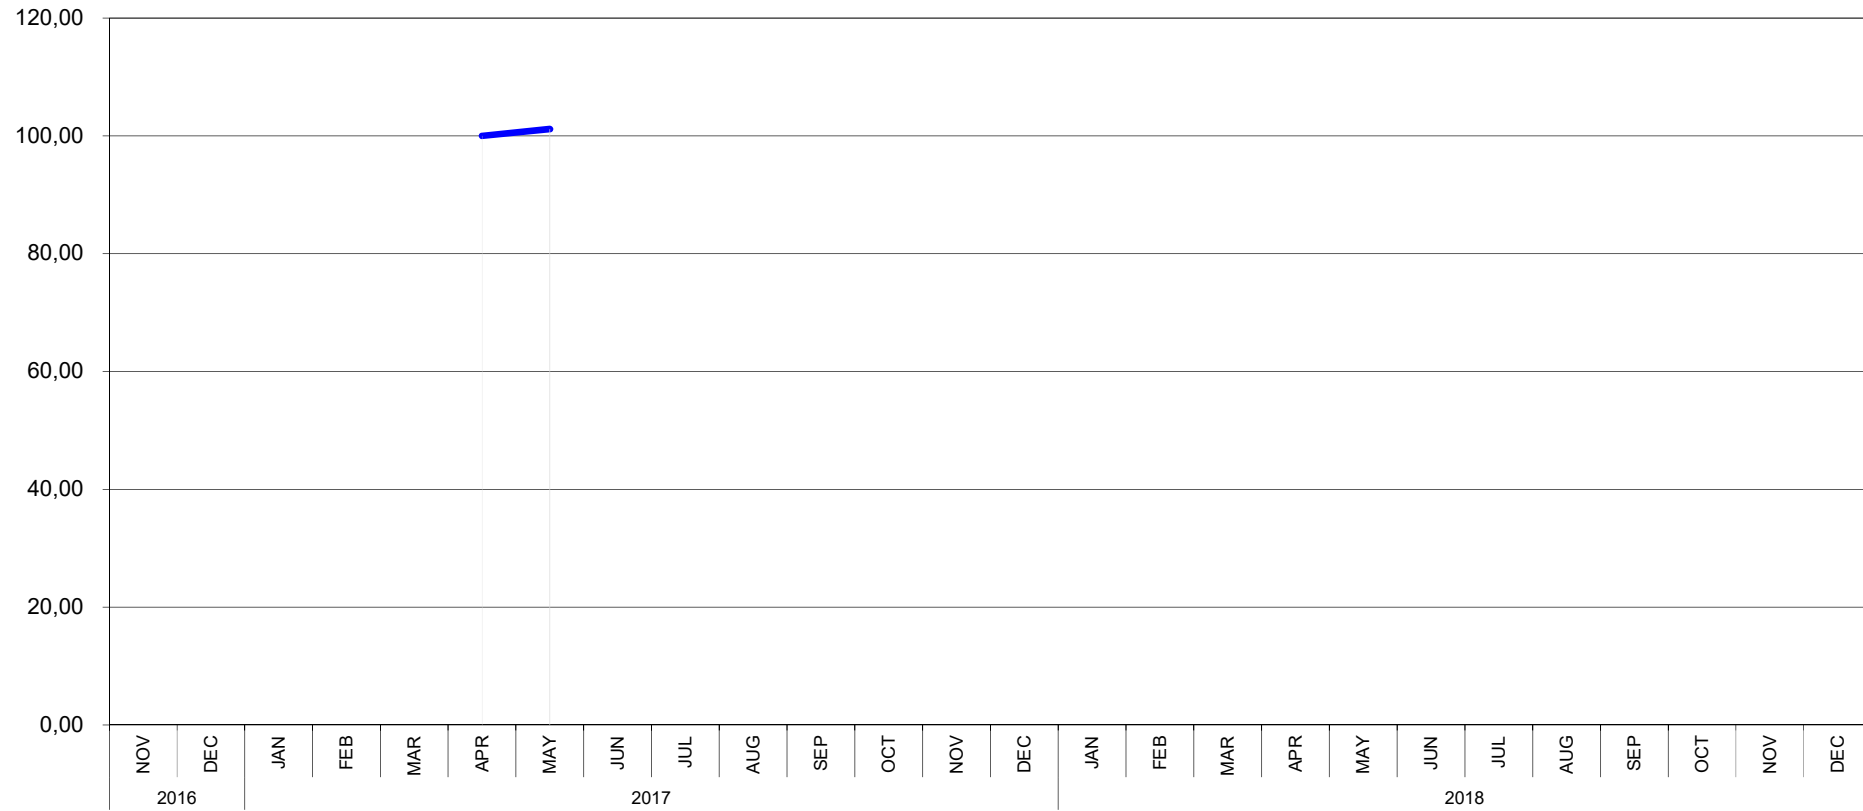

T&D EUROPE
HIGH GRADE GOES
BASIS NOV 2016 = 100

- Provisional
- Complete
- Amended