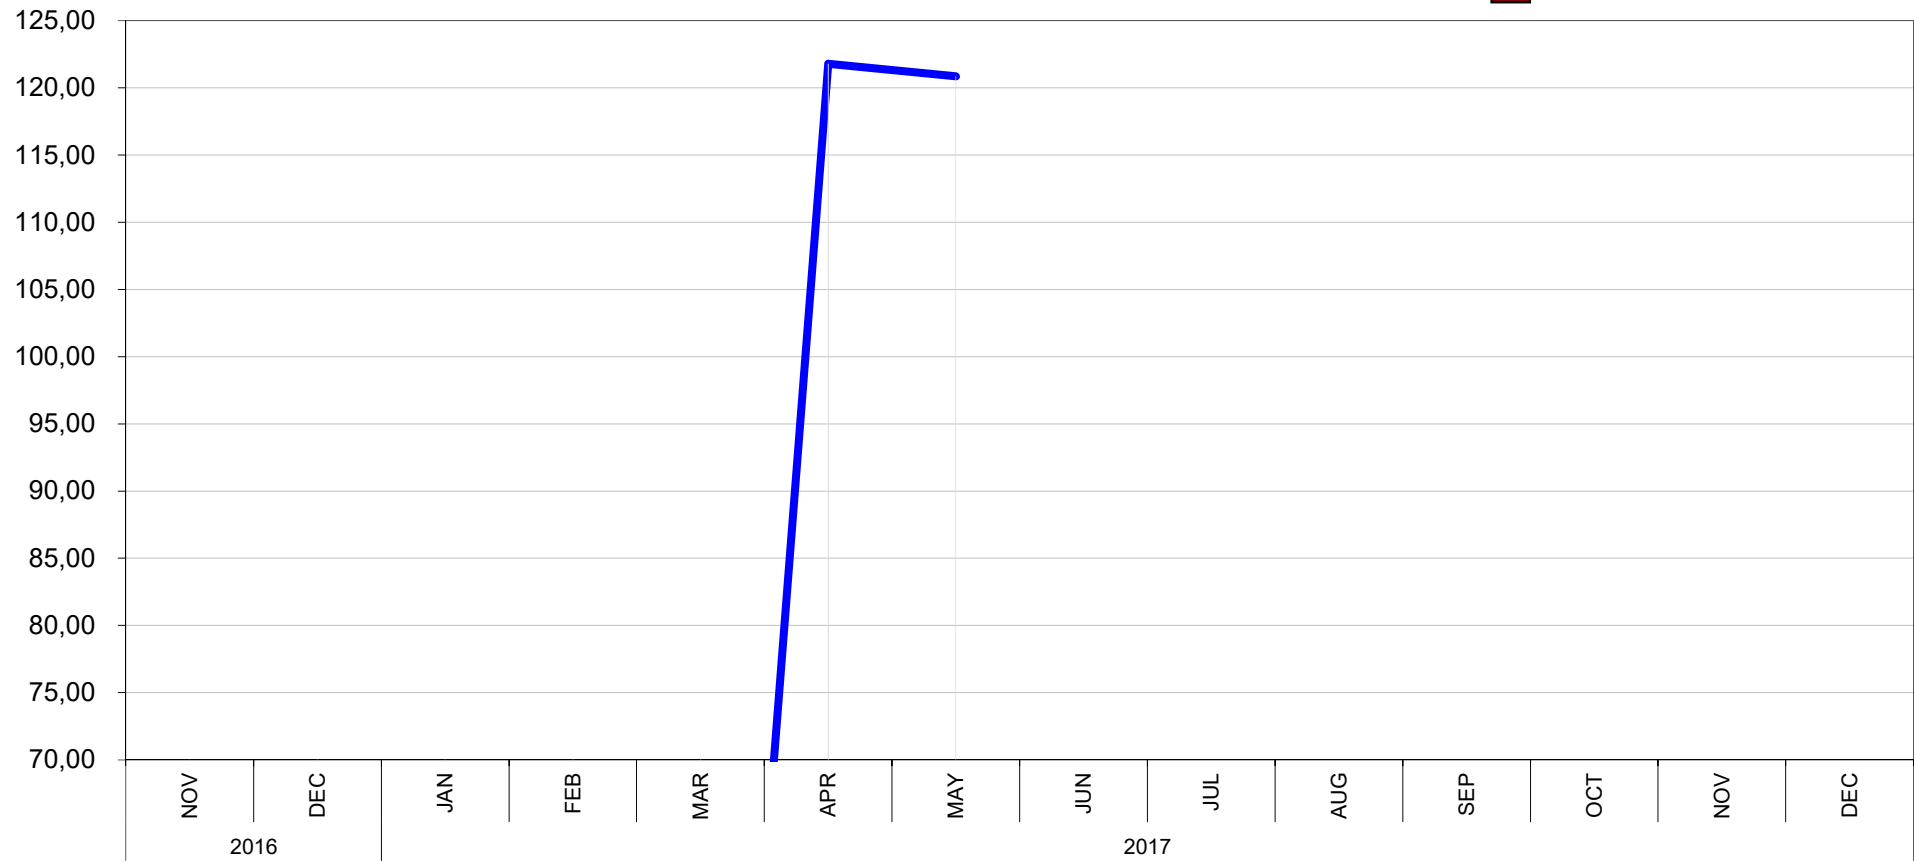

T&D EUROPE
COLD STEEL
BASIS NOV 2016 = 100

- Provisional
- Complete
- Amended