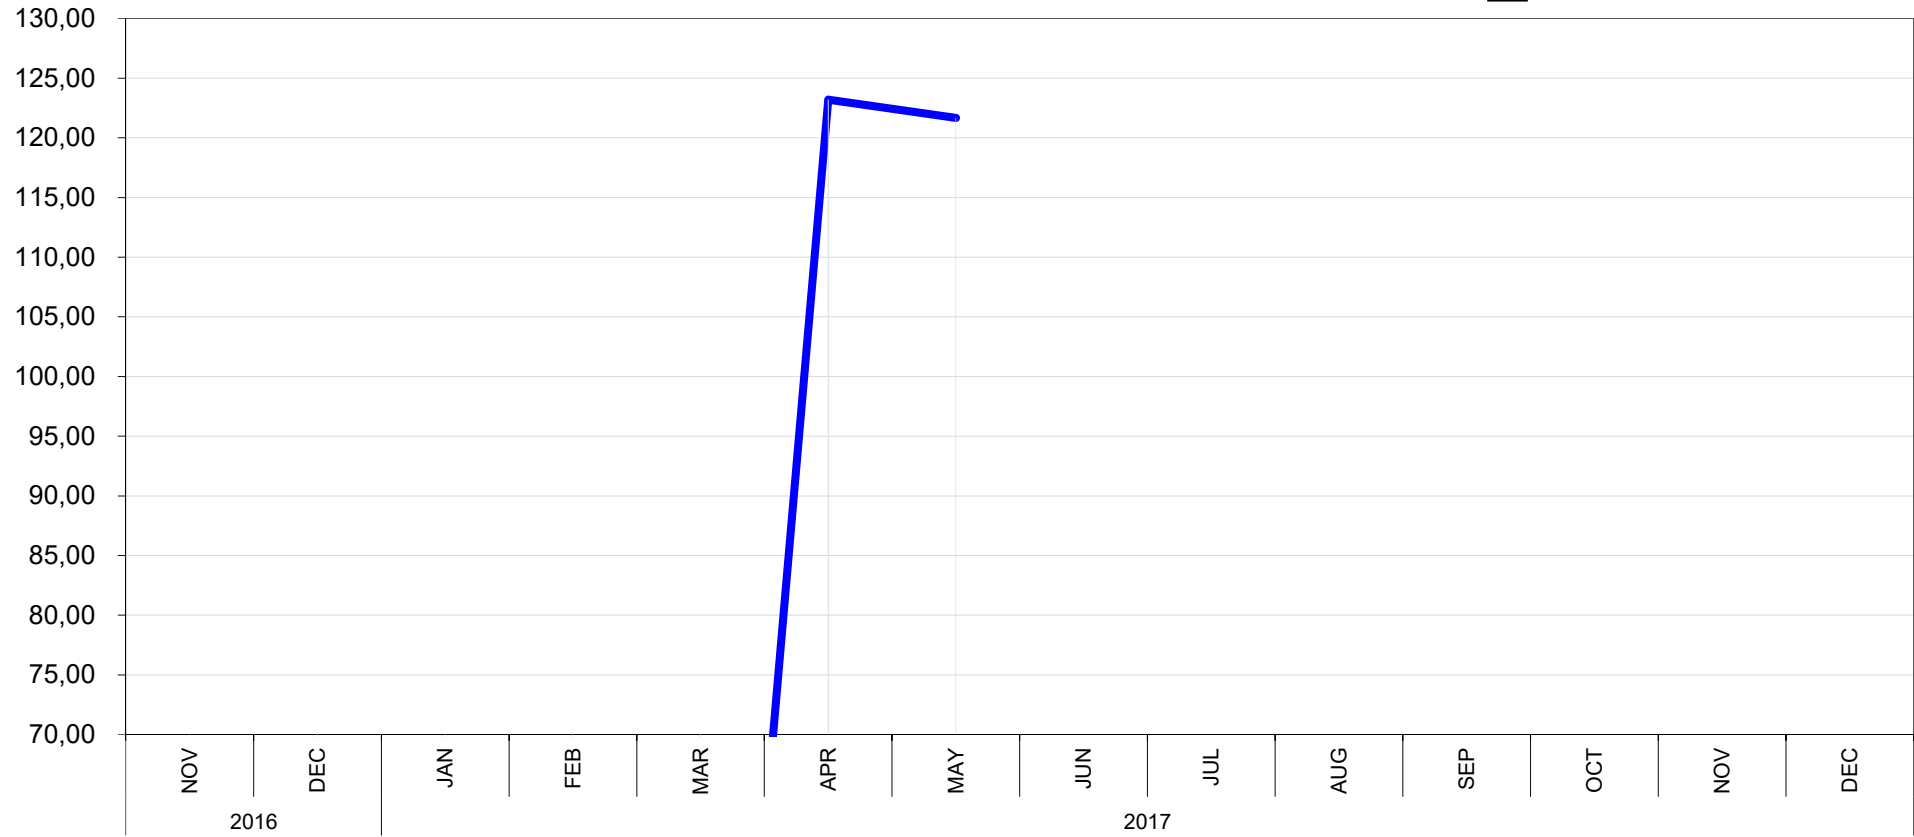

**T & D Europe**  
**TRANSFORMER COMMODITY INDICIES**  
**DASHBOARD - Indices (Nov 2016 = 100)**

**T & D Europe**

TRANSFORMER COMMODITY INDICIES

DASHBOARD : Year-on-Year % Change (on single month)

T&D EUROPE  
**ALUMINIUM**  
BASIS JAN 2009 = 100