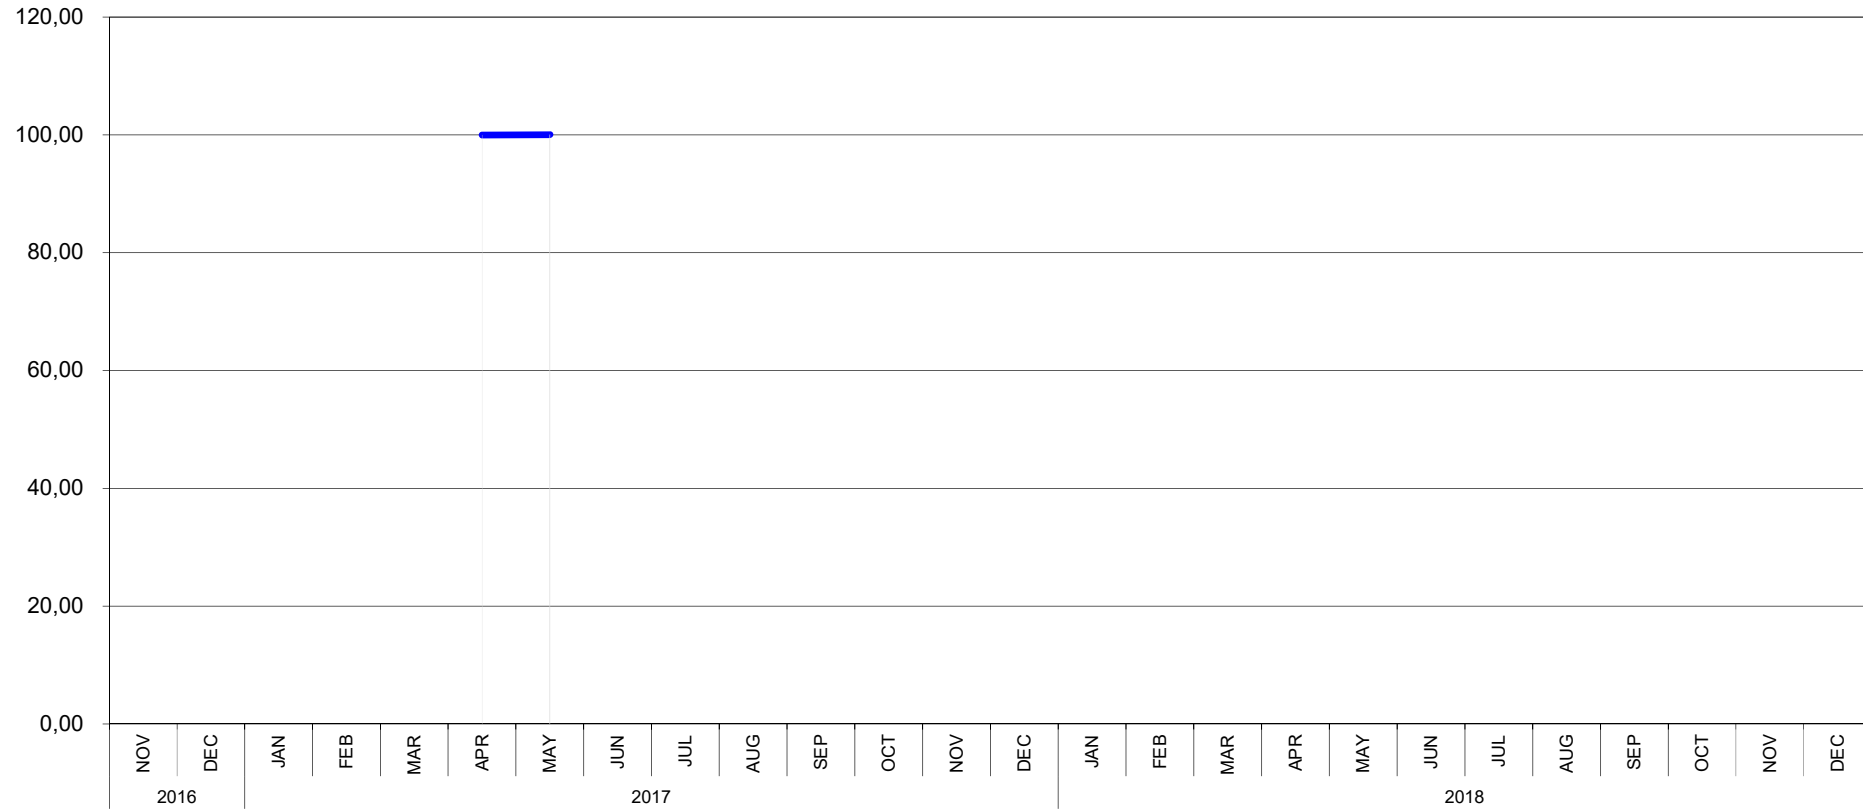

T&D EUROPE
CONV. GOES
BASIS NOV 2016 = 100

- Provisional
- Complete
- Amended