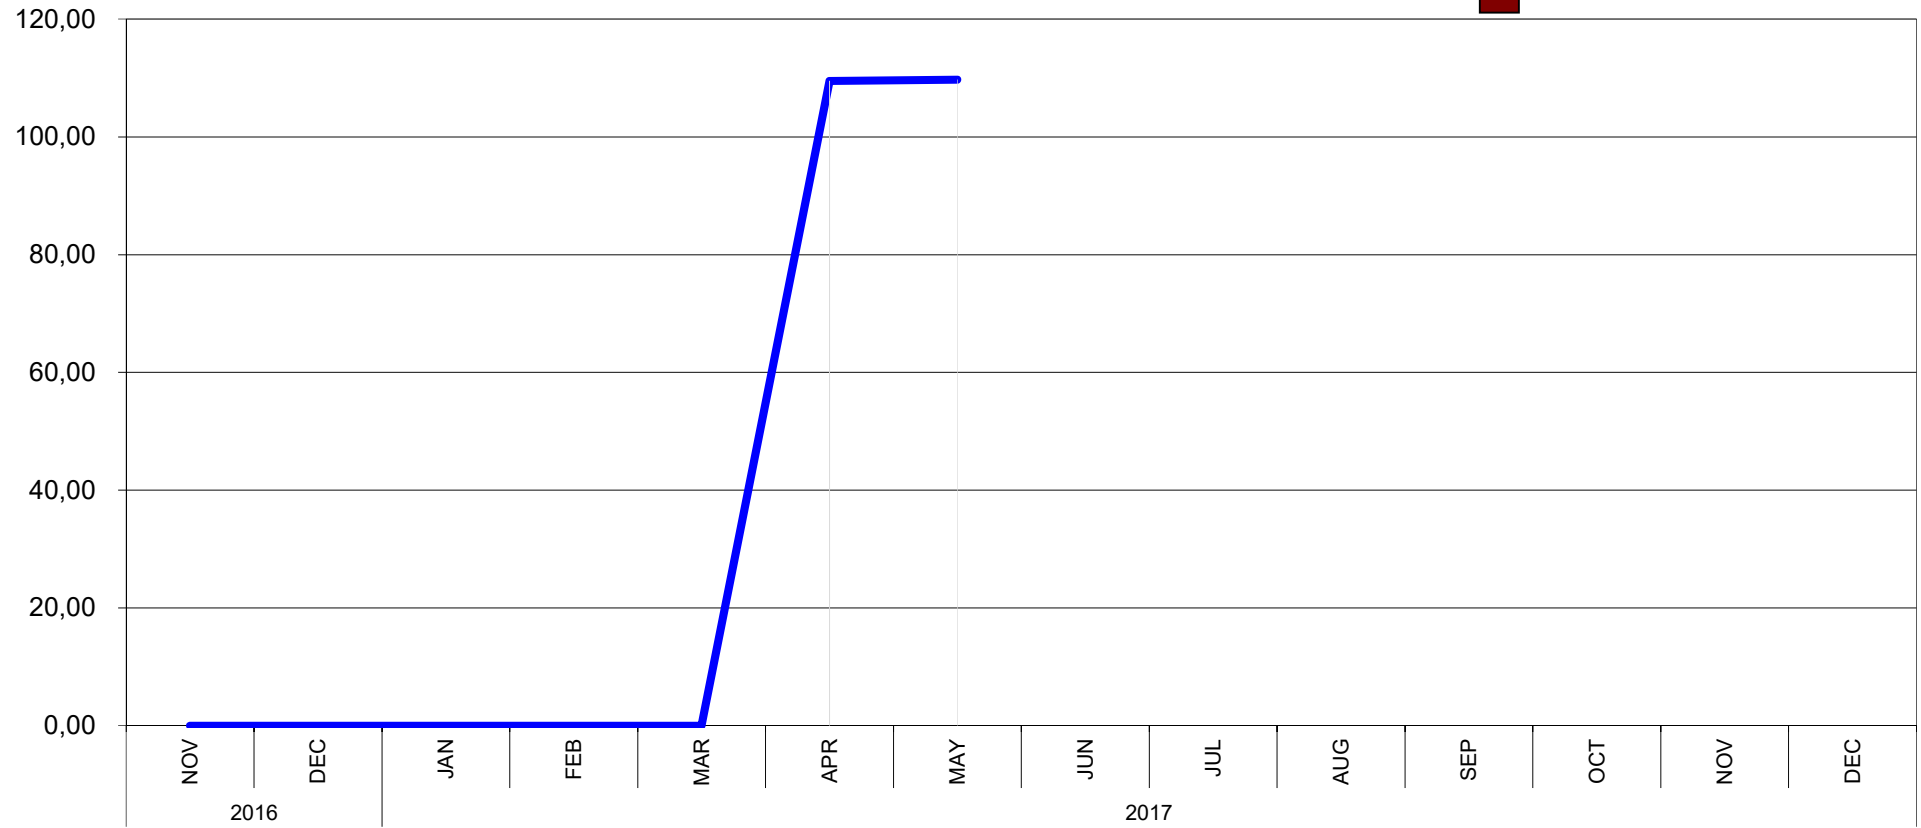

**T&D EUROPE
PAPER**
BASIS NOV 2016 = 100