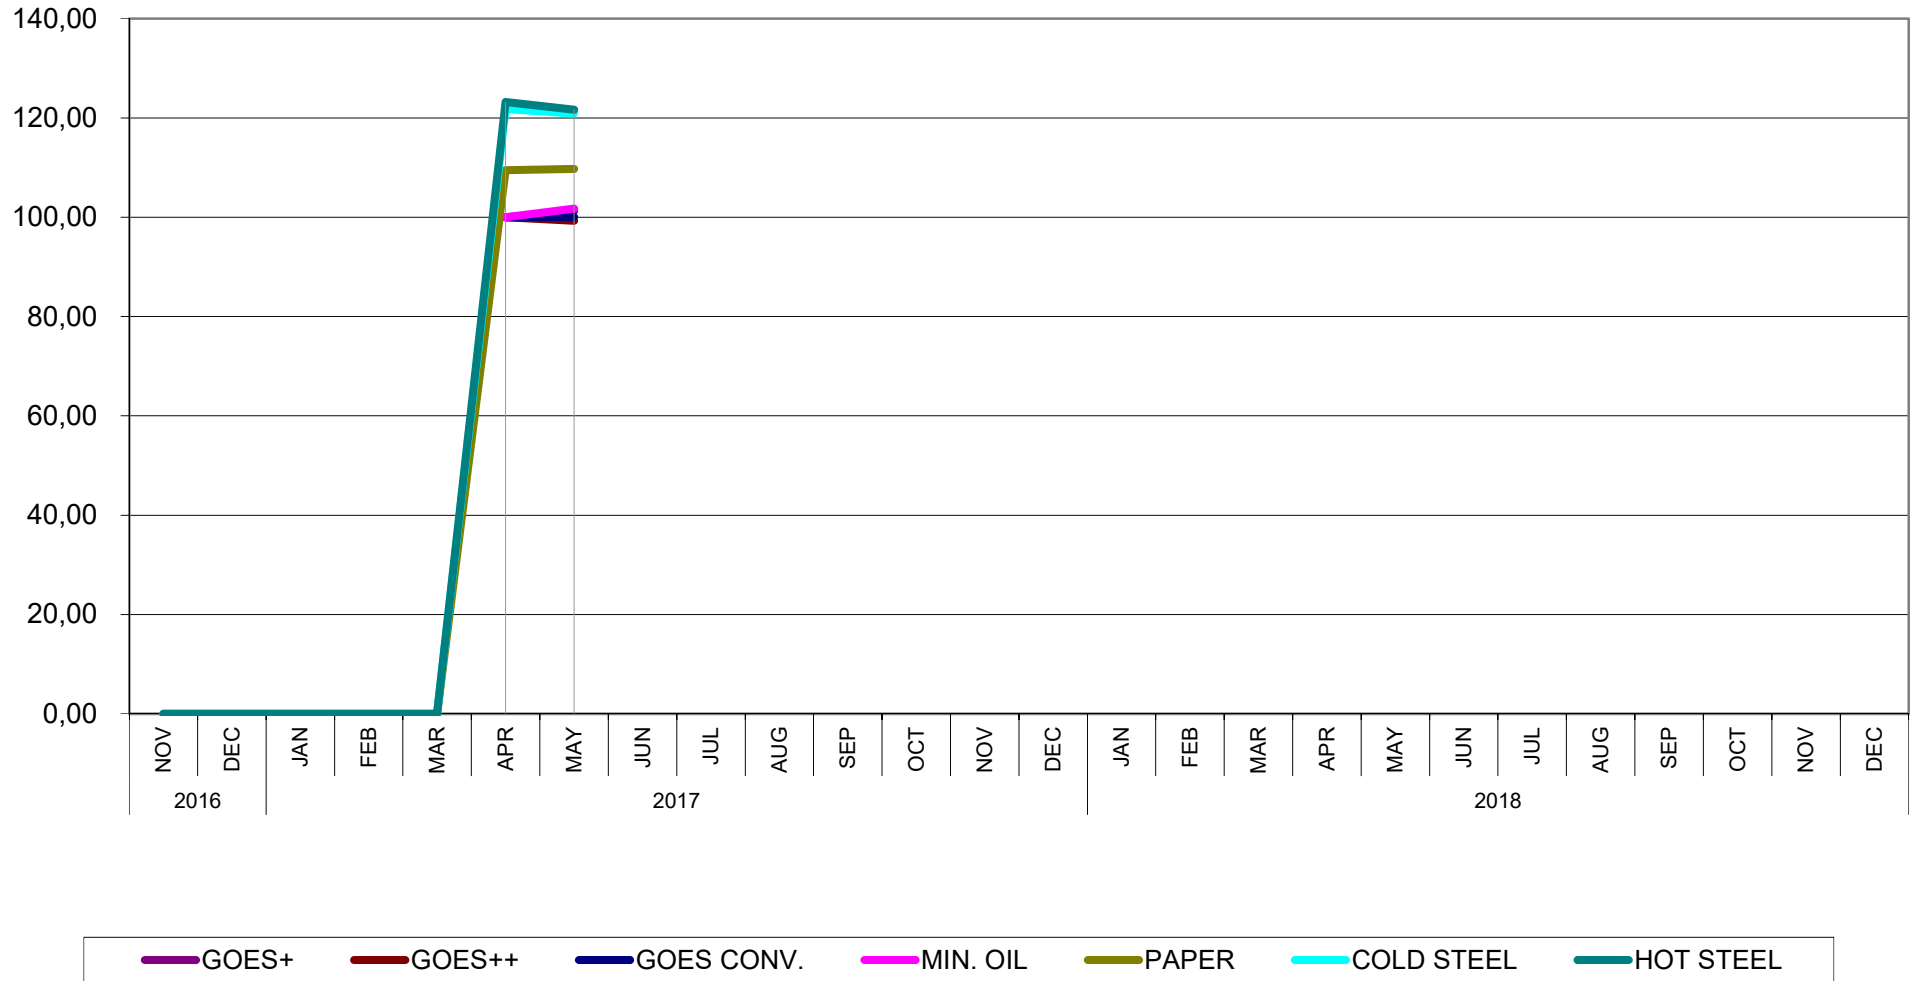

T&D EUROPE
TRANSFORMER COMMODITIES INDICES
BASIS Nov 2016 = 100