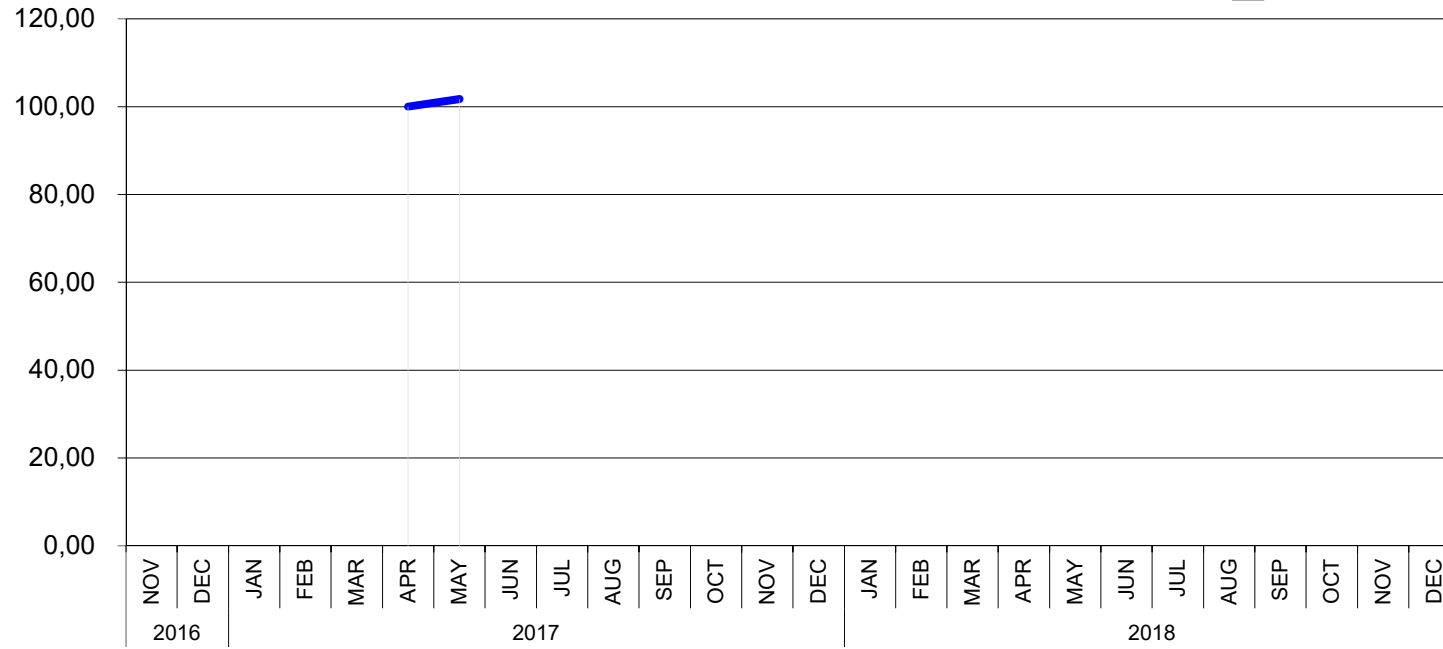

- Provisional
- Complete
- Amended

T&D EUROPE  
**SUPER HIGH GRADE GOES**  
BASIS NOV 2016 = 100

- Provisional
- Complete
- Amended

T&D EUROPE  
**Mineral Oil**  
BASIS Nov 2016 = 100

- Provisional
- Complete
- Amended