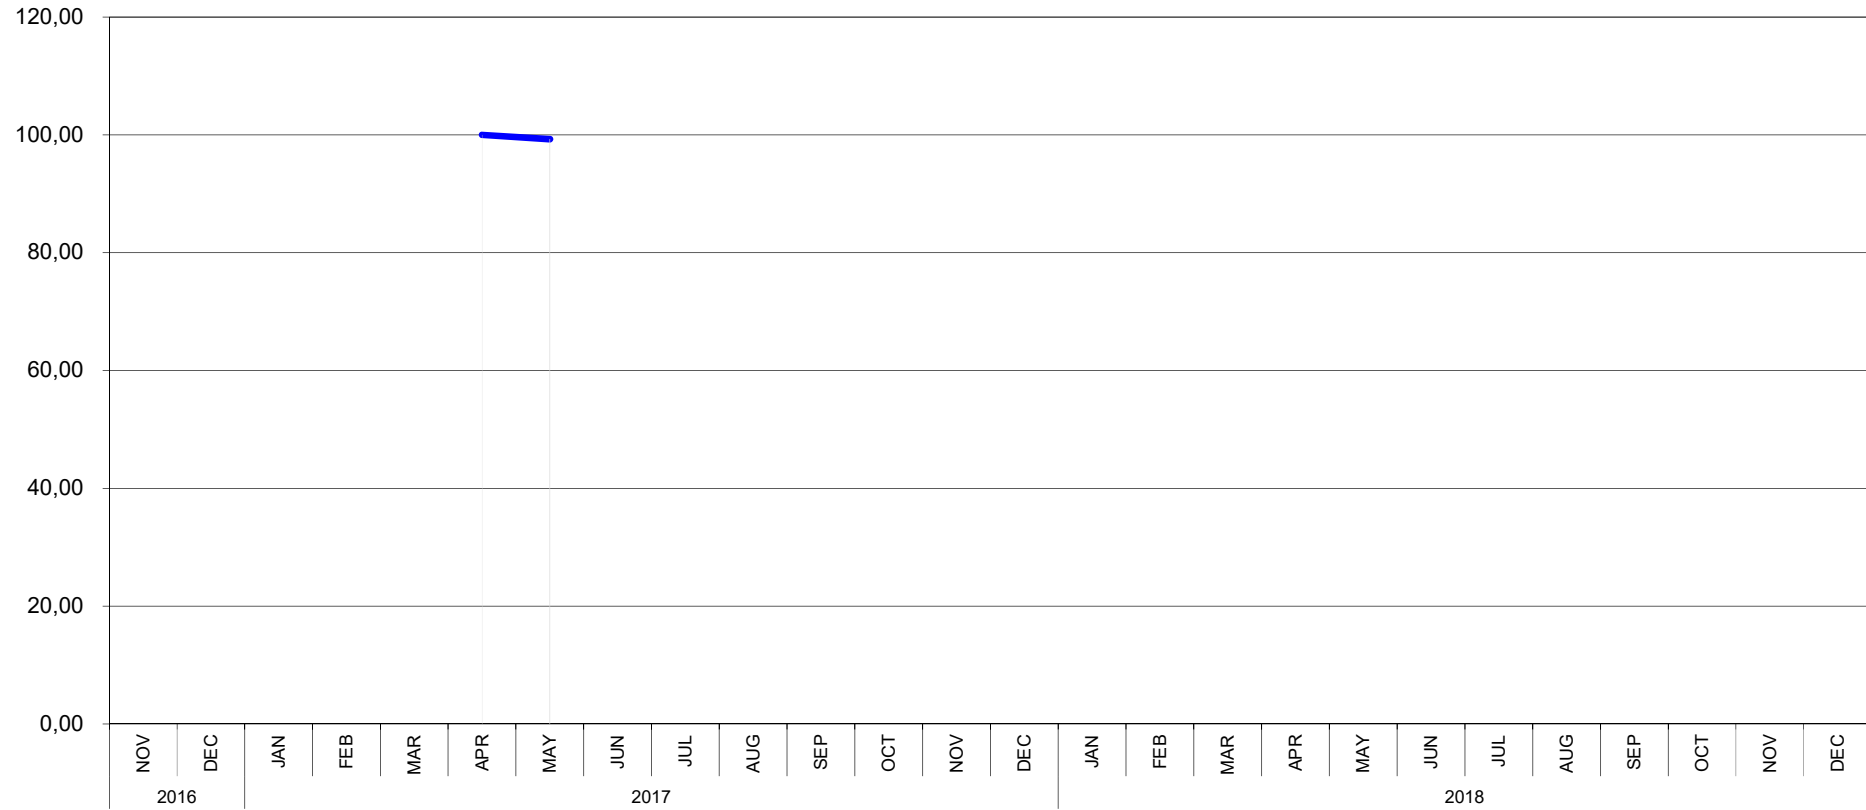

T&D EUROPE
SUPER HIGH GRADE GOES
BASIS NOV 2016 = 100

- Provisional
- Complete
- Amended